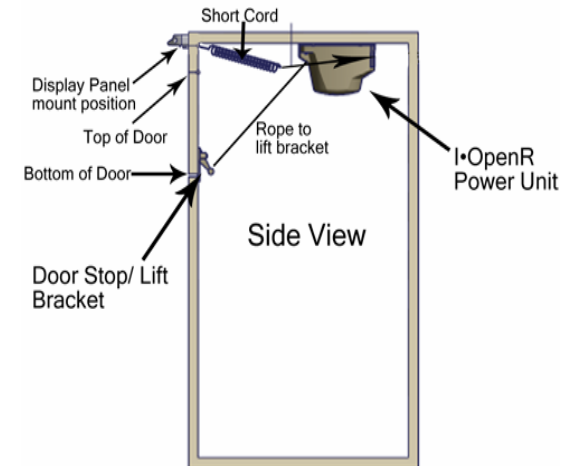

CUTAWAY VIEW OF A TYPICAL INSTALLATION

Mailing Address: 770 County Road A
Ashland, NE 68003

Shipping Address: 23860 KZ Parkway
Greenwood, NE 68366

Phone: 402-944-2767
Fax: 402-944-2402
www.kzco.com

Proudly Invented and Made in the U.S.A.